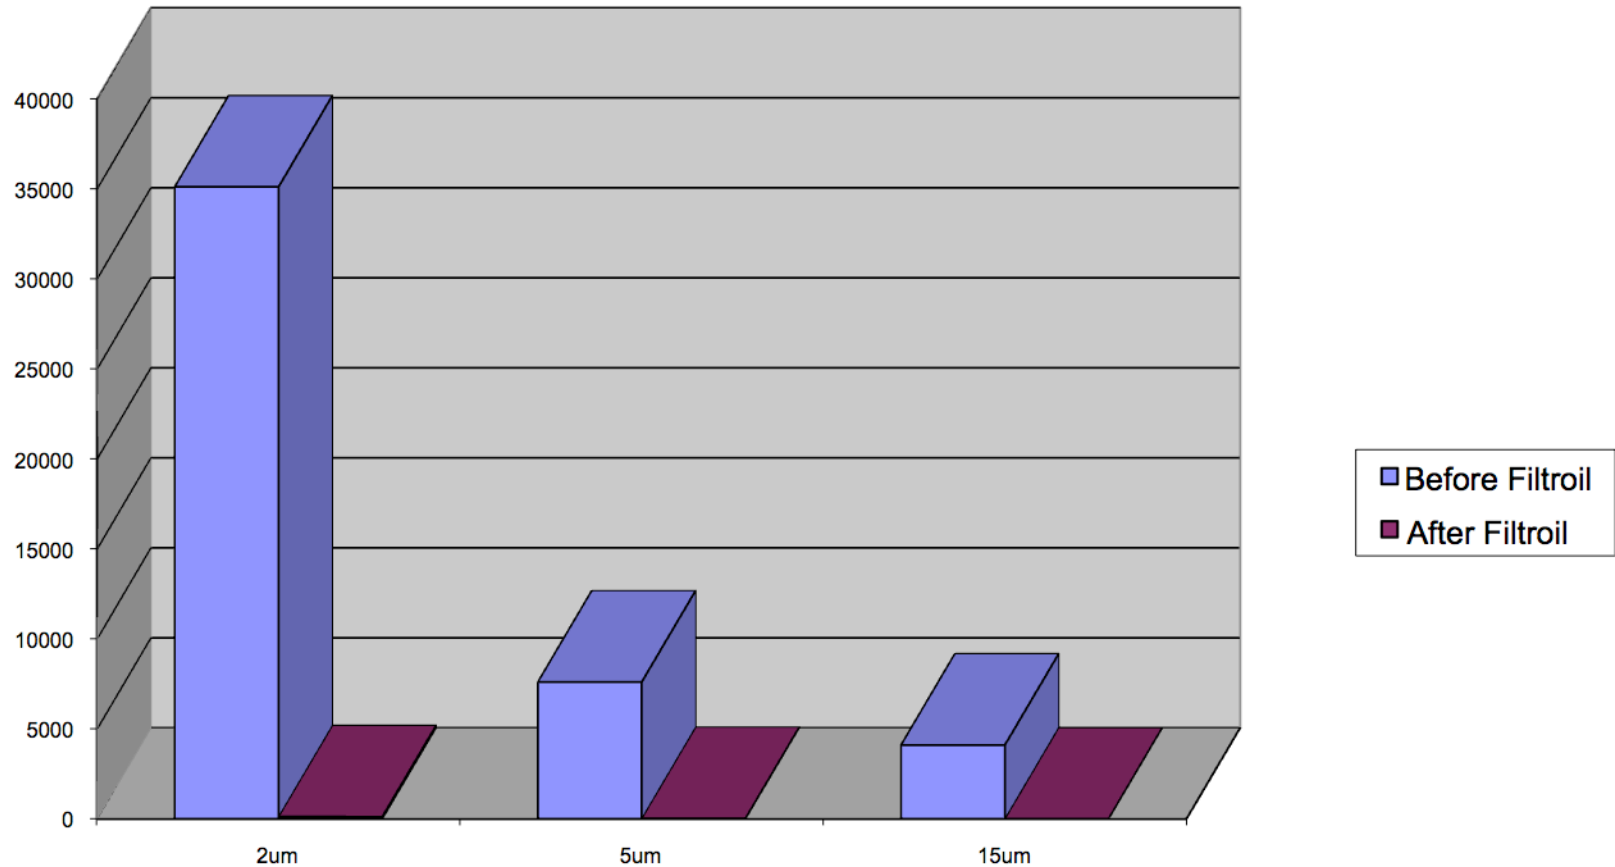

TRW, Manufacturer of Rack & Pinion Steering

ISO Code dropped from 22/20/19 to 14/12/2
Particle Counts 35100/7600/4100, 120/21/1